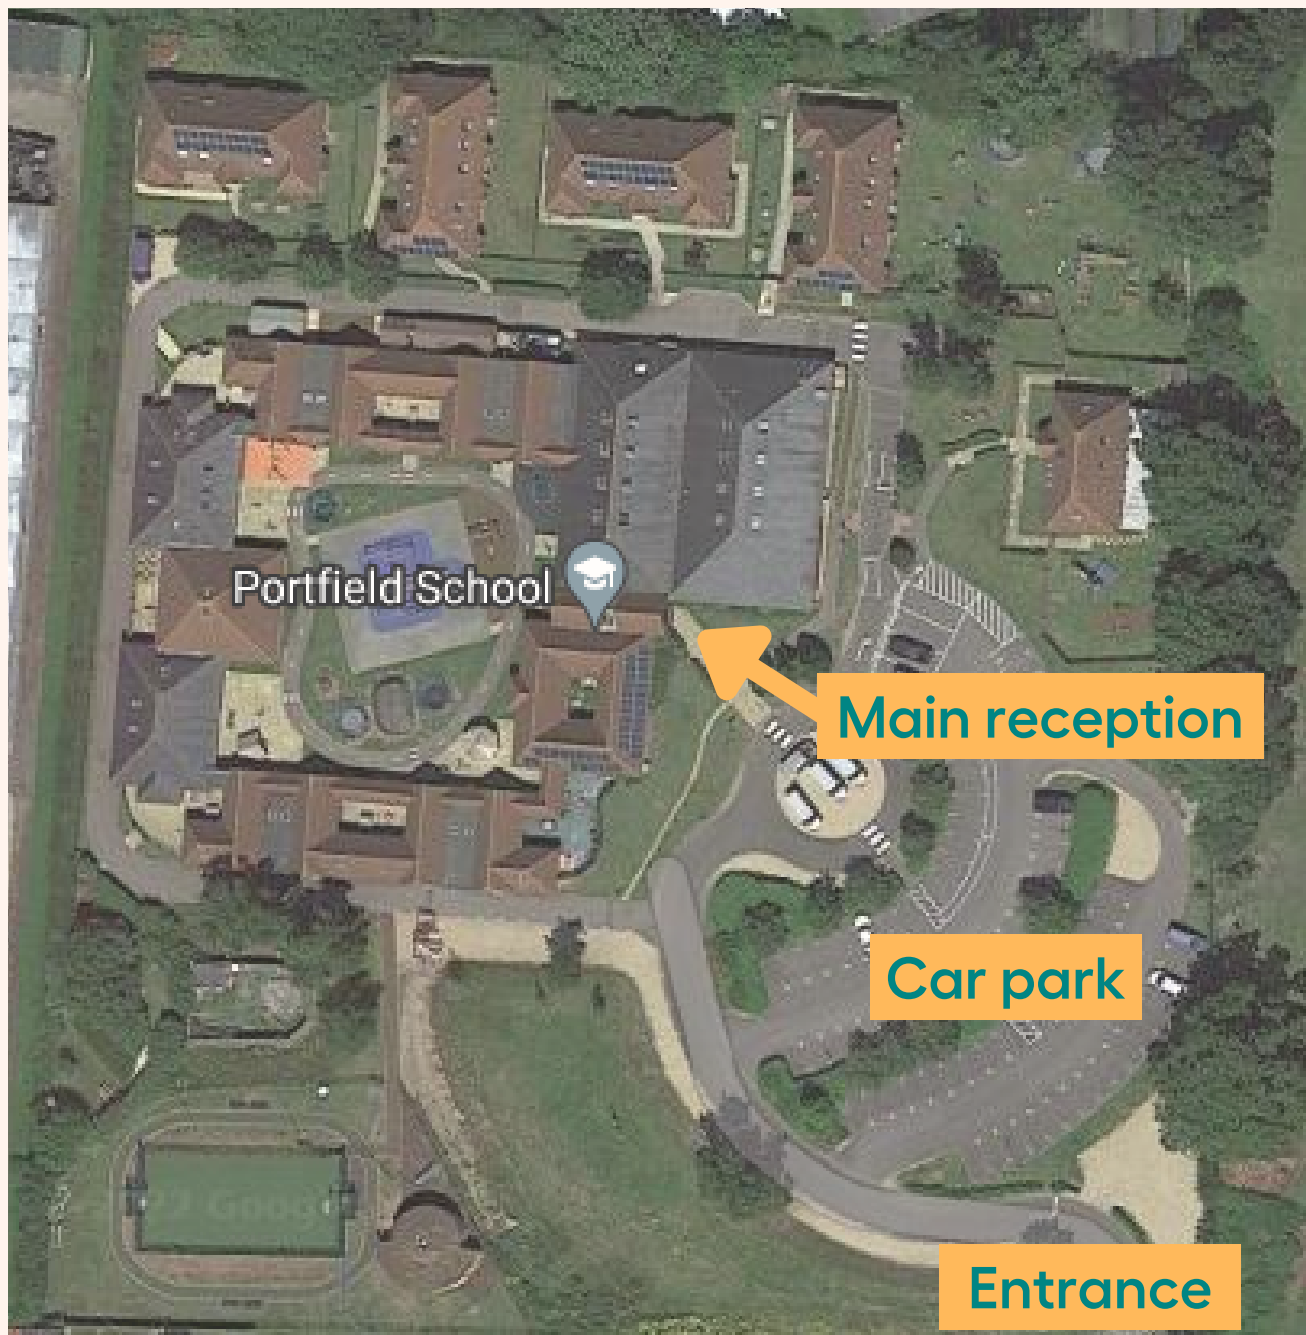

Portfield School

Location of interview

Portfield School, Parley Lane, Christchurch, BH23 6BP

On arrival to Portfield School please report to the oOn arrival at Portfield School main gate on the bottom keypad press 1 to call for School reception.

Please give your name and that you are here for an interview.

Once through the gate you can park anywhere in the car park.

The interview room

Our meeting room is situated within the main school down the corridor from our reception.