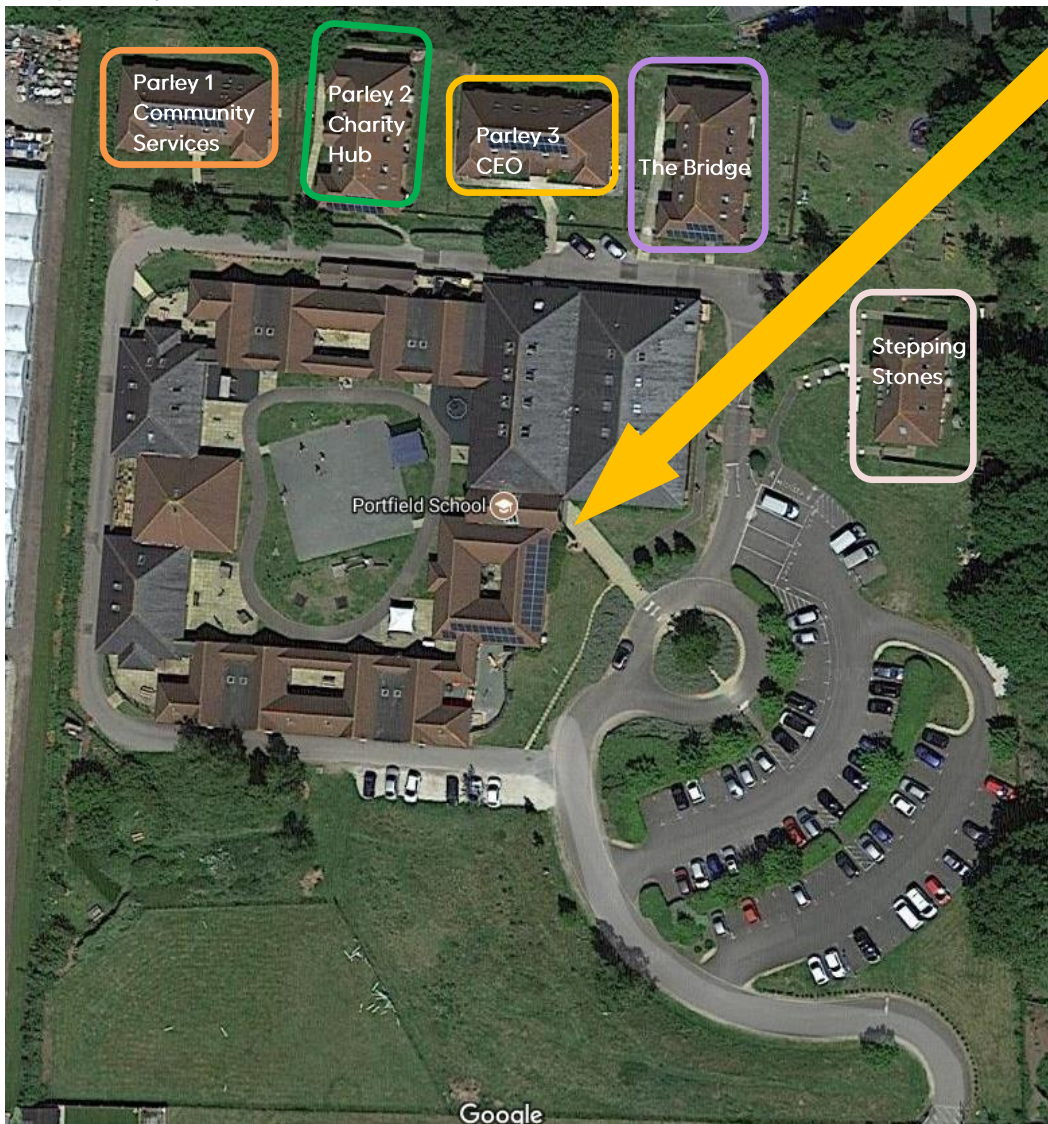

Charity Hub, Portfield School, Parley Ln, West Parley, Christchurch BH23 6BP

---

Follow the B3073 to Christchurch there is a small roundabout, you need to take the right-hand exit and after a few yards, if you look to your right you will see our entrance to Portfield School.

We have a secure site so when you arrive please press the call button before the gate and ask for the person you are here to see.

Reception