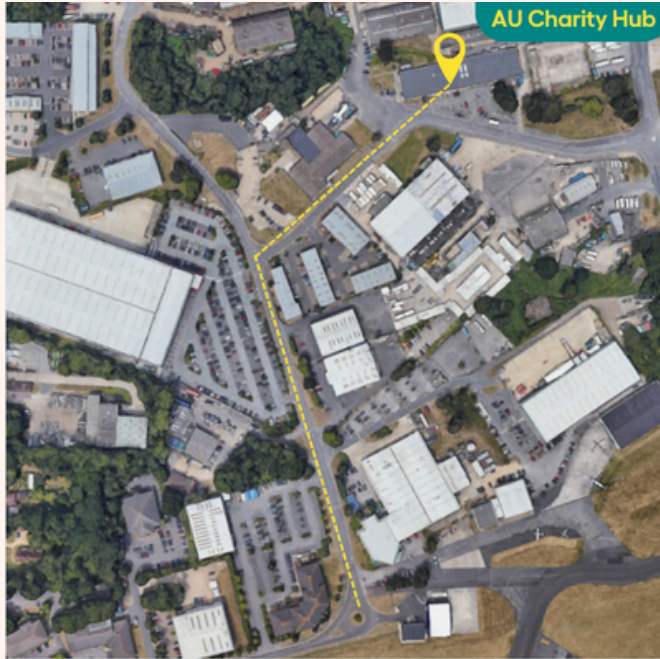

Our Charity Hub

Location:

Aviation Business Park
446 Commercial Road
Units 1 & 2
Christchurch
Dorset
BH23 6DS

Getting Here

Autism Unlimited's Charity Hub Team is based at Aviation Business Park near Bournemouth Airport. When driving into the Business Park continue until you reach a roundabout and take the first exit (left). Then continue driving until you see the second junction on the right (before Cribby's). Continue shortly down that road until you see our building.

The nearest bus stop to the Charity Hub is on Commercial Road (737).

Parking:

We have thirty-two spaces at the Charity Hub including two accessible spaces available for those who need them. Because of our proximity to Bournemouth Airport, parking can be quite strict and incur fines or clamps if vehicles are parked in the wrong place. Please see the map below for more clarity regarding these spaces.